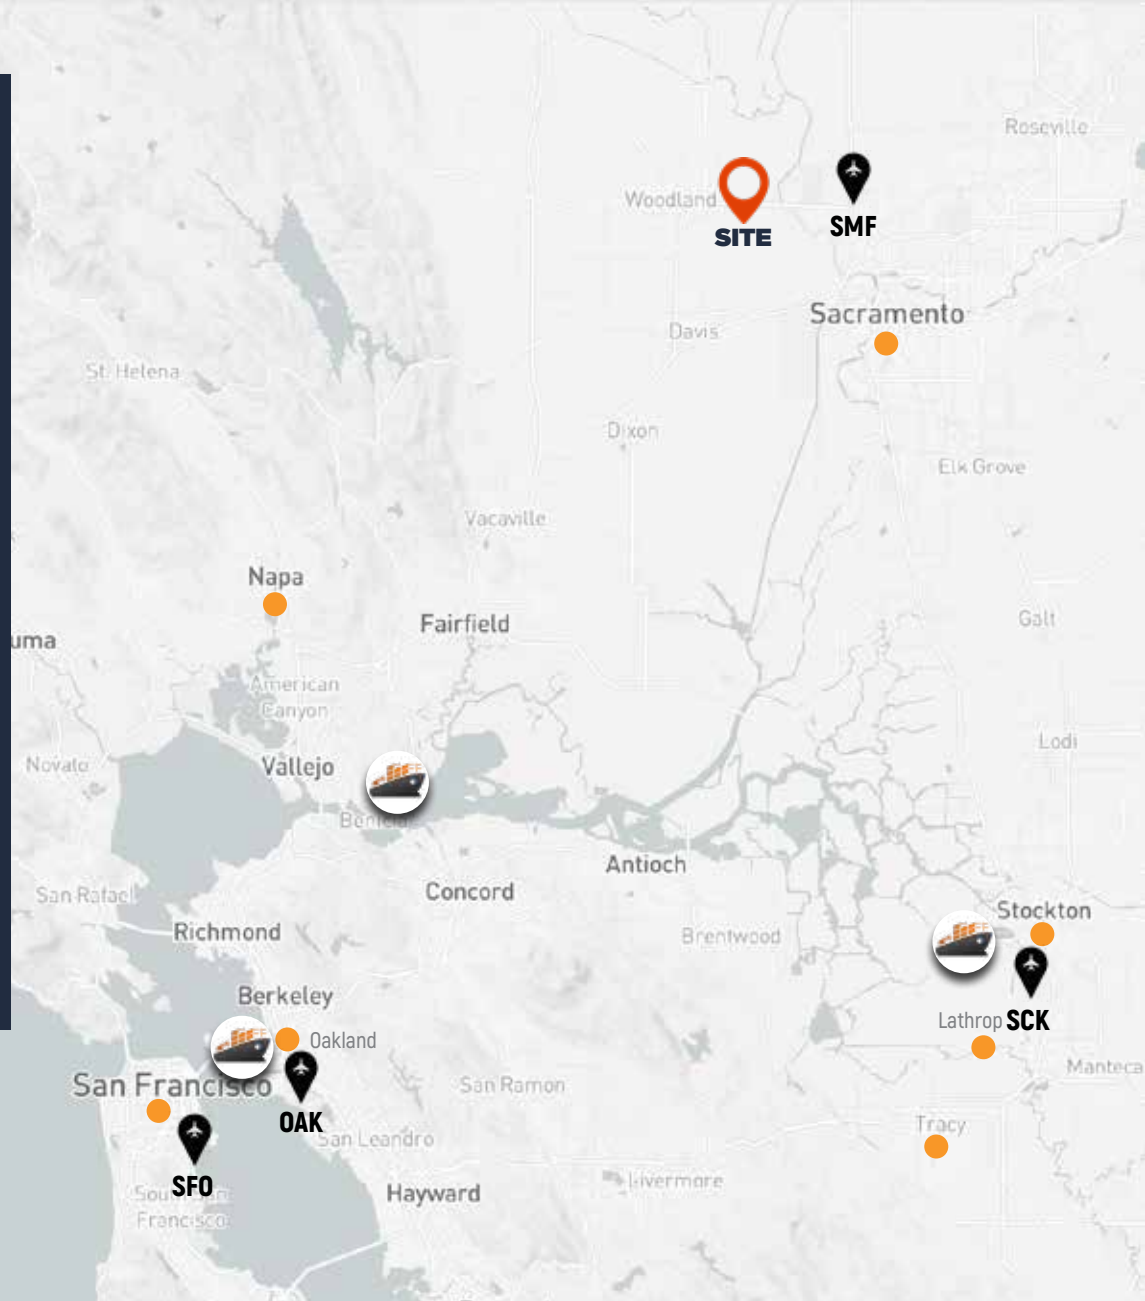

DRIVE TIME

Major Cities	Miles
Sacramento	23
Stockton	67
Lathrop	76
Tracy	86
Napa	55
Oakland	79
San Francisco	85
San Jose	117

Ports & Airports	Miles
SMF Airport	12
OAK Airport	87
SFO Airport	94
SJC Airport	112
SCK Airport	74
Port of Stockton	69
Port of Benicia	58
Port of Oakland	79

Within One Day's Drive to:

- o 6 ports
- o 8 Major Airports
- o 29 Intermodal Centers

MIKE ZIMMERMAN, SIOR
SENIOR VICE PRESIDENT

RE License # 01514055
T +1 916 491 4312
mike.zimmerman@am.jll.com

SEAN MEROLD, SIOR
VICE PRESIDENT